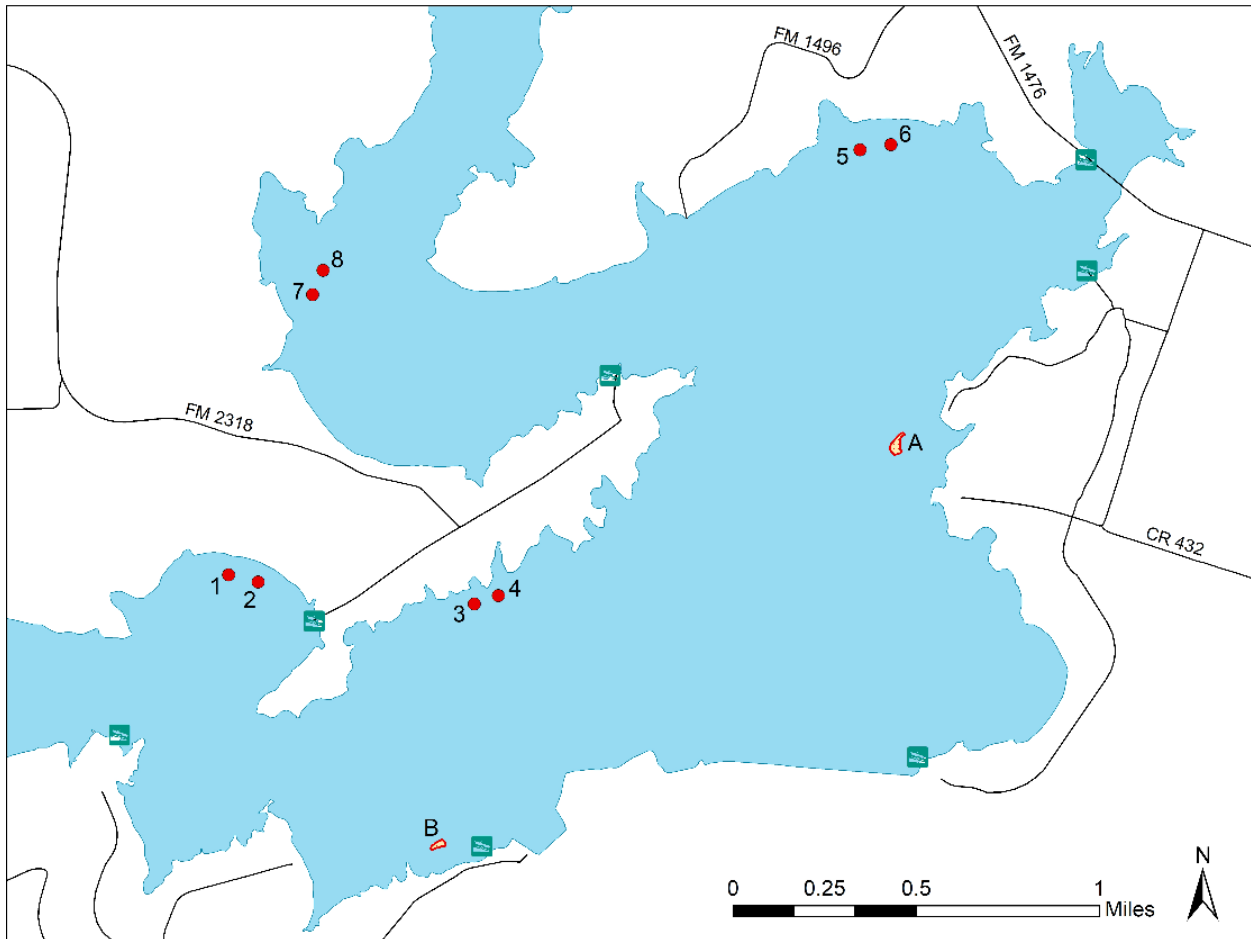

**Proctor Lake**  
**Locations of Fish Attractors**

Coordinates are in degrees, decimal minutes (DDM)

Site	Latitude	Longitude	Installed
1	31 58.804	-98 30.032	2016
2	31 58.786	-98 29.95	2016
3	31 58.727	-98 29.347	2016
4	31 58.746	-98 29.279	2016
5	31 59.795	-98 28.252	2016
6	31 59.806	-98 28.165	2016
7	31 59.468	-98 29.787	2016
8	31 59.526	-98 29.757	2016
A	31.984848	-98.469346	2019
B	31.969256	-98.490936	2019